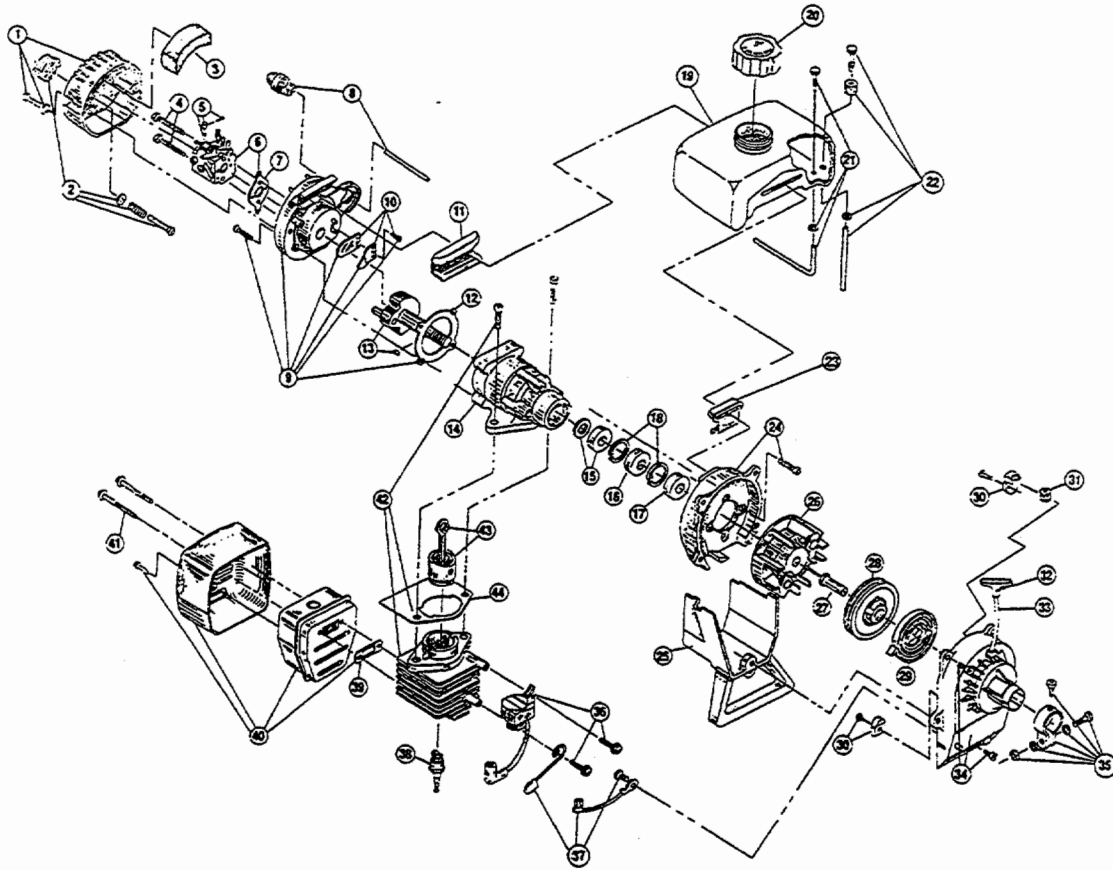

ENGINE PARTS - TURF POWER 764TP

Item	Part No.	Description
1	683414	Carburetor/Air Cleaner Cover Assembly (includes items 2 and 3)
2	682052	Choke Knob Assembly
3	610312	Air Cleaner Filter
4	682505	Carburetor Mounting Screw Assembly
5	682048	Throttle Adjustment Assembly (Walbro)
5	147640	Throttle Adjustment Assembly (Tillotson)
5	180092	Throttle Adjustment Assembly (Zama)
6	147572	Carburetor Assembly
7	610675	Carburetor Gasket (10 pack)
8	683974	Primer Hose and Assembly
9	180033	Carburetor Mount Assembly
10	147573	Reed Assembly
11	612134	Rear Mounting Pad
12	612115	Carburetor Mount Gasket (10 pack)
13	180002	Power Shaft Assembly
14	147015	Crankcase
15	682041	Inner Bearing Assembly
16	610309	Seal
17	610308	Outer Bearing Assembly
18	682040	Snap Ring Assembly
19	180298	Fuel Tank Assembly (includes items 20-22)
20	180000	Fuel Cap Assembly
21	147290	Return Line Assembly
22	682039	Fuel Line Assembly
23	145308	Front Mounting Pad
24	153520	Shroud Assembly
25	153403	Shroud Extension and Stand
26	153624	Flywheel Assembly
27	610303	Square Drive Nut
28	683856	Recoil Pulley Assembly
29	613102	Recoil Spring
30	153644	Pulley Retainer Assembly
31	611061	Rope Guide
32	610300	Pull Handle

The above part numbers are for serial numbers 201041445 and greater.

BOOM & TRIMMER PARTS - TURF POWER 764TP

Item	Part No.	Description
1	180277	Throttle Housing and Trigger Assembly
2	610314	Throttle Trigger Spring
3	147594	Throttle Cable Housing
4	610315	Throttle Cable
5	145819	D-Handle
6	153523	D-Handle Hardware Assembly
7	180094	Drive Shaft Housing Assembly
8	153597	Lower Clamp Assembly
9	682064	Flexible Drive Shaft
10	145570	Retaining Ring
11	145567	Washer
12	153312	Bushing Housing Assembly
13	153318	Guard Mounting Screw Assembly
14	147593	Guard and Blade Assembly
15	145569	Anti-Rotation Screw
16	682061	Blade Assembly
17	153313	Spool Shaft
18	153619	Outer Spool and Eyelet Assembly