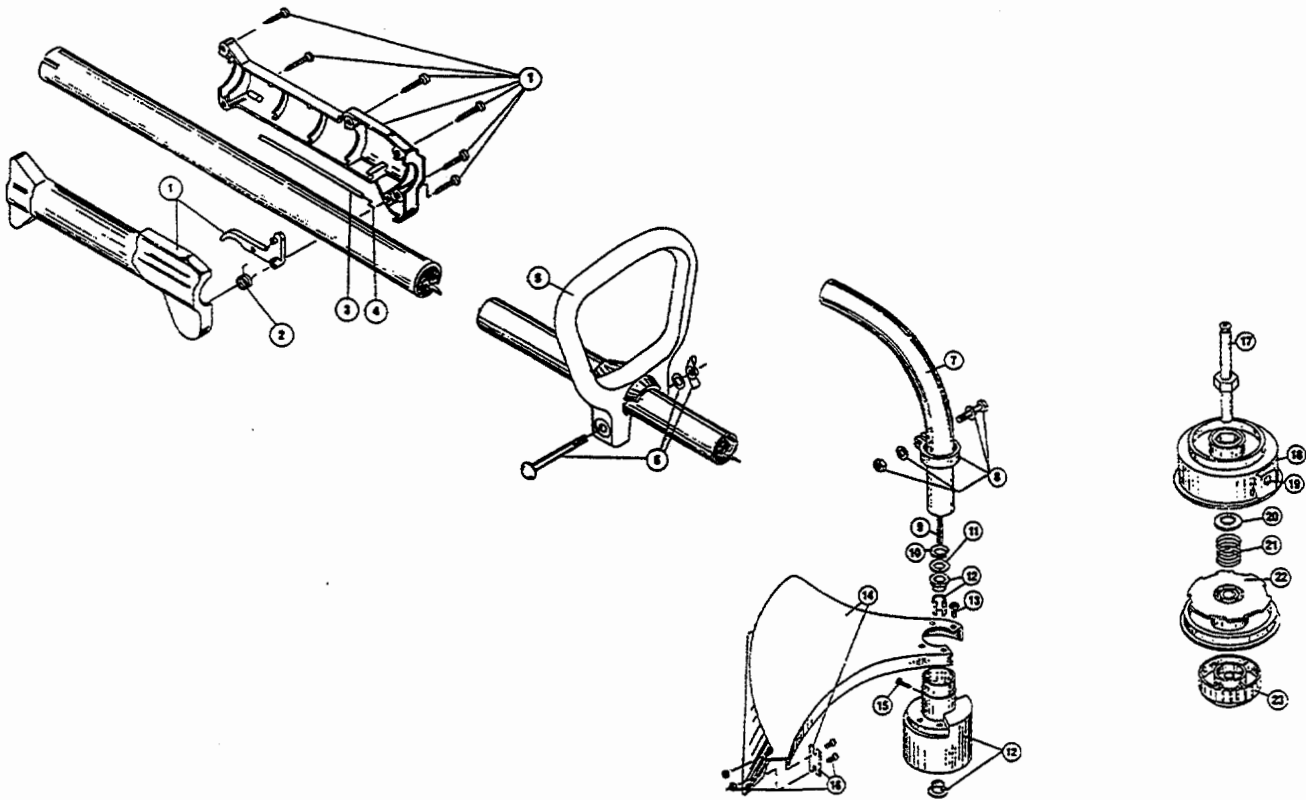

ENGINE PARTS - TURF POWER 764TP

Item	Part No.	Description
1	683414	Carburetor/Air Cleaner Cover Assembly (includes items 2 and 3)
2	682052	Choke Knob Assembly
3	610312	Air Cleaner Filter
4	682505	Carburetor Mounting Screw Assembly
5	682048	Throttle Adjustment Assembly (Walbro)
5	147640	Throttle Adjustment Assembly (Tillotson)
5	180092	Throttle Adjustment Assembly (Zama)
6	147572	Carburetor Assembly
7	610675	Carburetor Gasket (10 pack)
8	683974	Primer Hose and Assembly
9	180033	Carburetor Mount Assembly
10	147573	Reed Assembly
11	612134	Rear Mounting Pad
12	612115	Carburetor Mount Gasket (10 pack)
13	180002	Power Shaft Assembly
14	147015	Crankcase
15	682041	Inner Bearing Assembly
16	610309	Seal
17	610308	Outer Bearing Assembly
18	682040	Snap Ring Assembly
19	180298	Fuel Tank Assembly (includes items 20-22)
20	180000	Fuel Cap Assembly
21	147290	Return Line Assembly
22	682039	Fuel Line Assembly
23	145308	Front Mounting Pad
24	153520	Shroud Assembly
25	153403	Shroud Extension and Stand
26	153624	Flywheel Assembly
27	610303	Square Drive Nut
28	683856	Recoil Pulley Assembly
29	613102	Recoil Spring
30	153644	Pulley Retainer Assembly
31	611061	Rope Guide
32	610300	Pull Handle

The above part numbers are for serial numbers 201041445 and greater.

BOOM & TRIMMER PARTS - TURF POWER 764TP

Item	Part No.	Description
1	180277	Throttle Housing and Trigger Assembly
2	610314	Throttle Trigger Spring
3	147594	Throttle Cable Housing
4	610315	Throttle Cable
5	145819	D-Handle
6	153523	D-Handle Hardware Assembly
7	180094	Drive Shaft Housing Assembly
8	153597	Lower Clamp Assembly
9	682064	Flexible Drive Shaft
10	145570	Retaining Ring
11	145567	Washer
12	153312	Bushing Housing Assembly
13	153318	Guard Mounting Screw Assembly
14	147593	Guard and Blade Assembly
15	145569	Anti-Rotation Screw
16	682061	Blade Assembly
17	153313	Spool Shaft
18	153619	Outer Spool and Eyelet Assembly